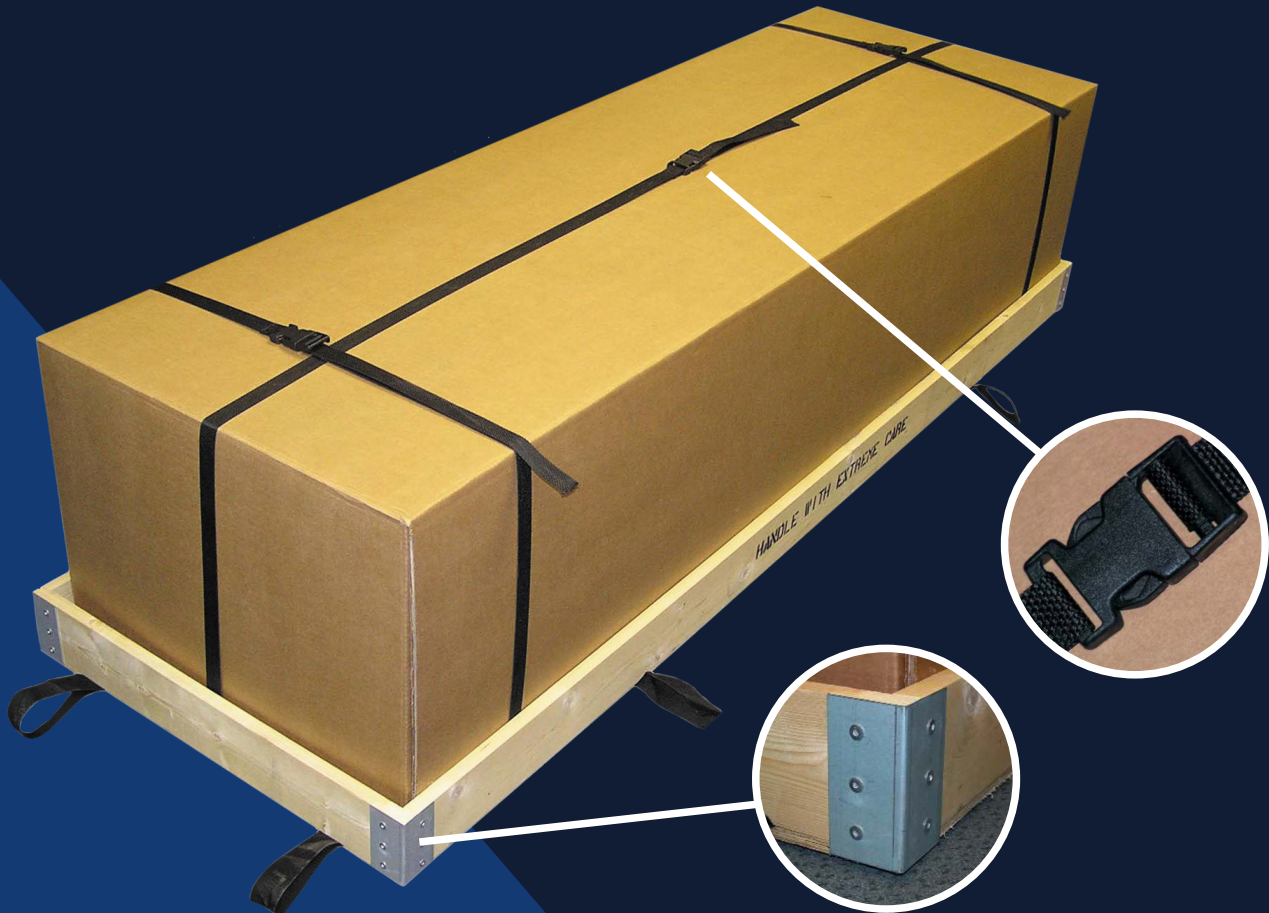

Flight Trays from KeyAir

High Quality - Durable - Quick and Easy to use - Storable

Call 0208 756 0500

Made from Heat Treated Pine and with a base of 9mm Ply, the flight trays comply with ISPM15, the International Standard for wood packaging. The corners are reinforced with Zintec for added protection. Coffins and Caskets can now be packed in under two minutes due to the sturdy quick release clips and pre-cut cardboard covers.

Product Code	Weight	Dimensions Internal	Dimensions External	Dimensions Flat packed for storage
UK Small	16 Kgs	198 x 63 x 48 cms	203 x 68 x 49 cms	203 x 68 x 10 cms
UK Large	22 Kgs	209 x 74 x 48 cms	214 x 80 x 49 cms	214 x 80 x 11 cms
Casket	23 Kgs	218 x 82 x 56 cms	223 x 89 x 60 cms	223 x 89 x 11 cms